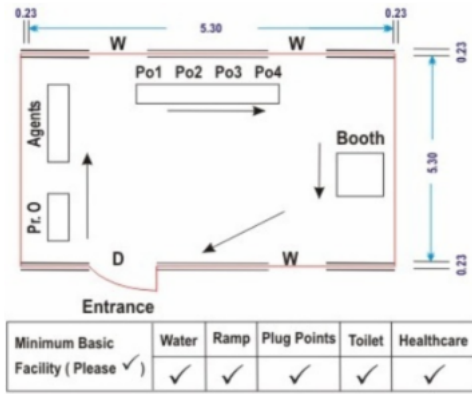

Nazri Naksha

Google Map View

Polling Station Building Front View

Polling Station Front View

Cad View

Key MAP View