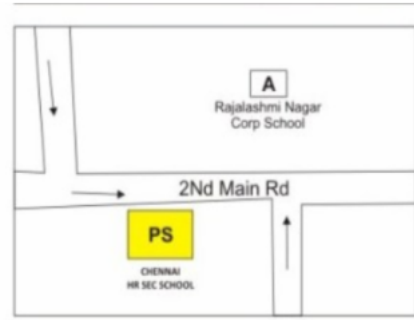

Key MAP View

- (a) Landmarks
- (b) Road Names
- (c) Traffic Flow