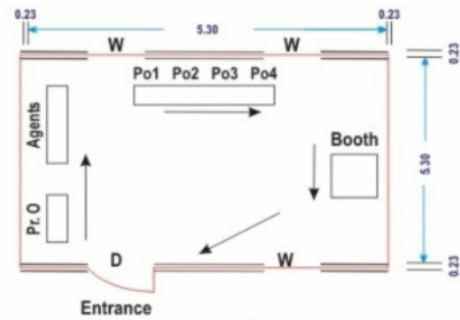

Cad View

Minimum Basic Facility (Please ✓)	Water	Ramp	Plug Points	Toilet	Healthcare
	✓	✓	✓	✓	✓