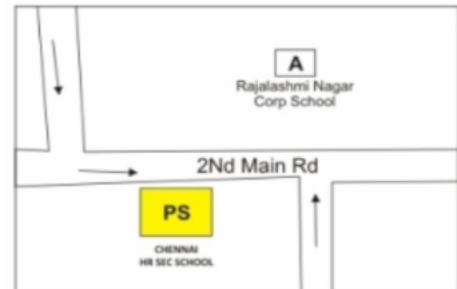

Key MAP View

- (a) Landmarks
- (b) Road Names
- (c) Traffic Flow