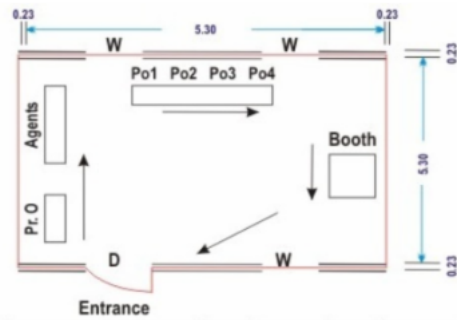

Polling Station Front View

Cad View

Minimum Basic Facility (Please ✓)	Water	Ramp	Plug Points	Toilet	Healthcare
	✓	✓	✓	✓	✓