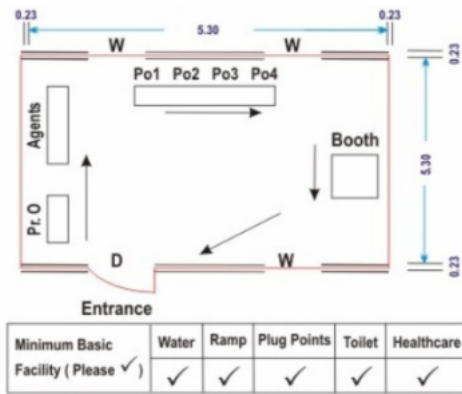

Nazri Naksha

Google Map View

Polling Station Building Front View

Polling Station Front View

Cad View

Key MAP View

- (a) Landmarks
- (b) Road Names
- (c) Traffic Flow