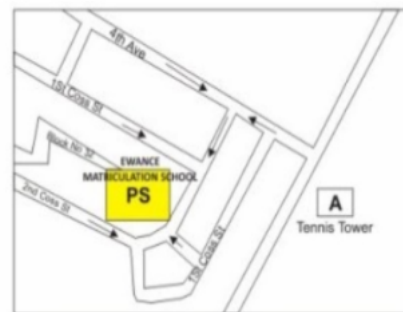

Key MAP View

- (a) Landmarks
- (b) Road Names
- (c) Traffic Flow