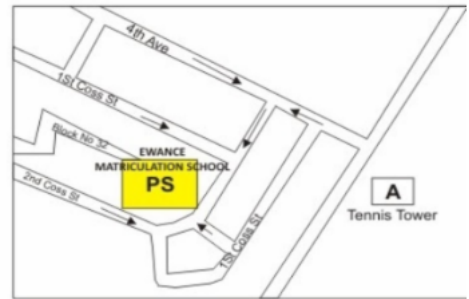

Key MAP View

- (a) Landmarks
- (b) Road Names
- (c) Traffic Flow