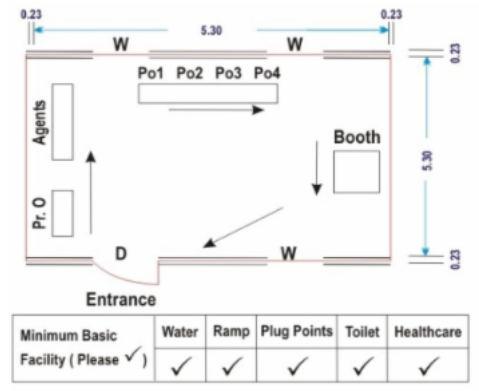

Cad View

Key MAP View

- (a) Landmarks
- (b) Road Names
- (c) Traffic Flow