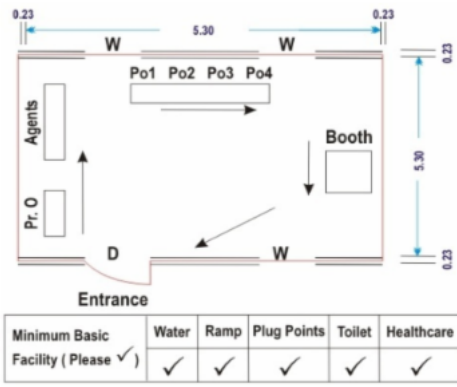

Nazri Naksha

Google Map View

Polling Station Building Front View

Polling Station Front View

Cad View

Key MAP View

- (a) Landmarks
- (b) Road Names
- (c) Traffic Flow