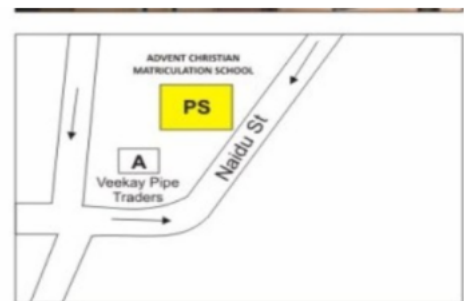

Key MAP View

- (a) Landmarks
- (b) Road Names
- (c) Traffic Flow