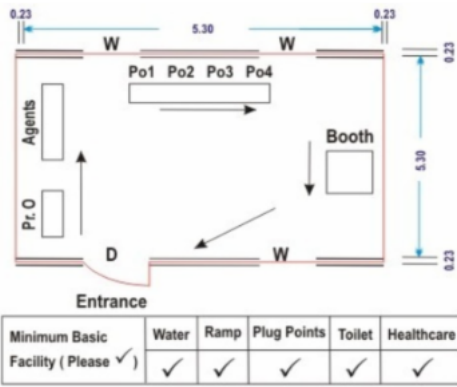

Nazri Naksha

Google Map View

Polling Station Building Front View

Polling Station Front View

Cad View

Key MAP View