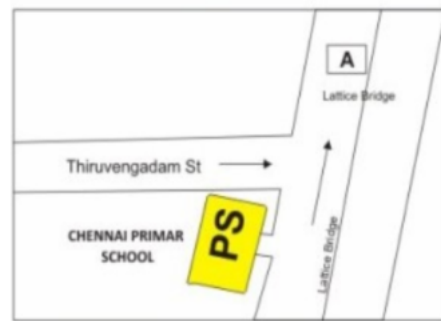

Key MAP View

(a) Landmarks
(b) Road Names