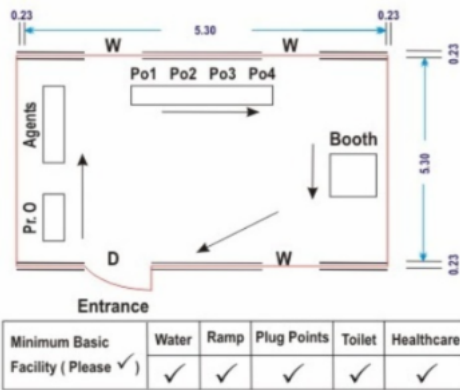

Nazri Naksha

Google Map View

Polling Station Building Front View

Polling Station Front View

Cad View

Key MAP View

- (a) Landmarks
- (b) Road Names
- (c) Traffic Flow