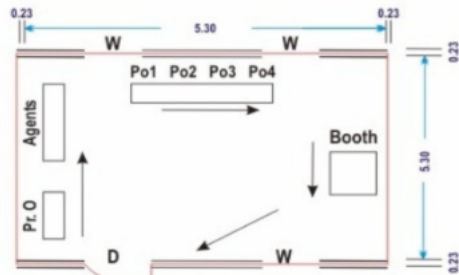

Cad View

Minimum Basic Facility (Please ✓)	Water	Ramp	Plug Points	Toilet	Healthcare
✓	✓	✓	✓	✓	✓