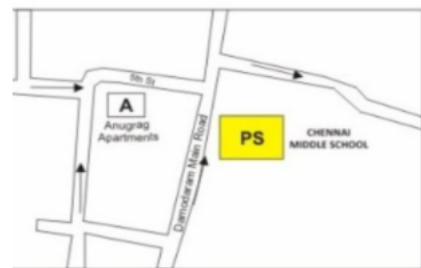

Key MAP View

- (a) Landmarks
- (b) Road Names
- (c) Traffic Flow