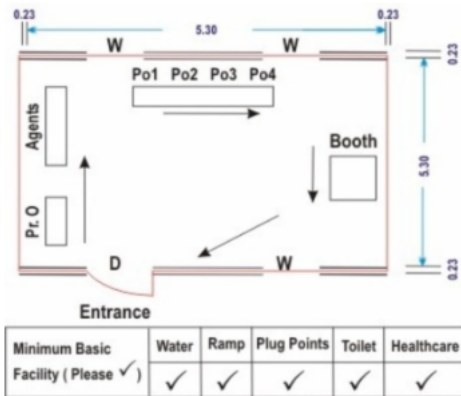

Nazri Naksha

Google Map View

Polling Station Building Front View

Polling Station Front View

Cad View

Key MAP View