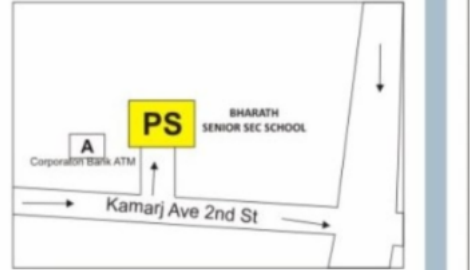

Key MAP View

- (a) Landmarks
- (b) Road Names
- (c) Traffic Flow