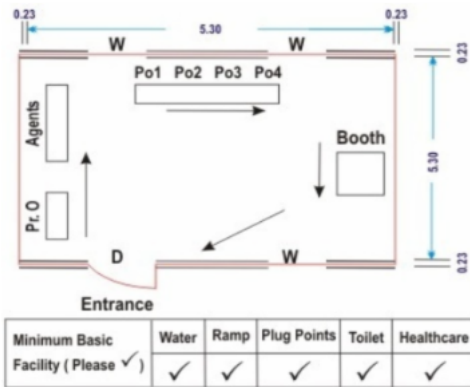

Cad View

Key MAP View

- (a) Landmarks
- (b) Road Names
- (c) Traffic Flow