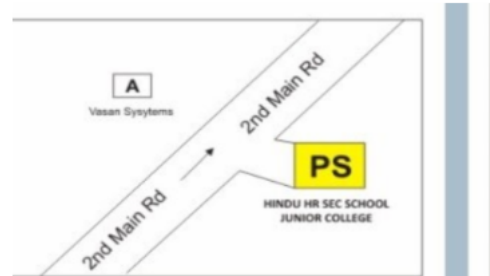

Key MAP View

- a) Landmarks
- b) Road Names
- c) Traffic Flow