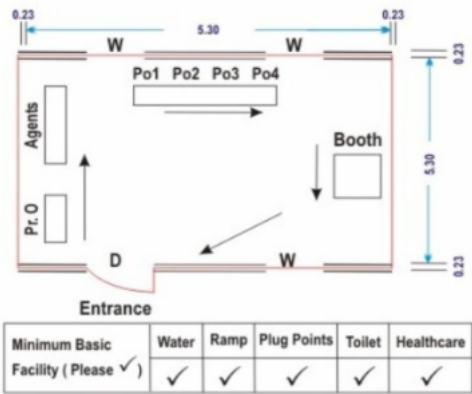

Nazri Naksha

Google Map View

Polling Station Building Front View

Polling Station Front View

Cad View

Key MAP View