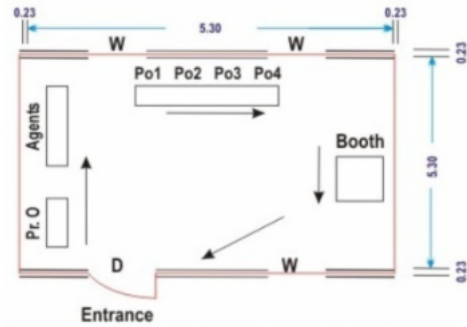

வாக்காளர் பதிவு அலுவலரின்
கையொப்பம்

Nazri Naksha

Google Map View

Polling Station Building Front View

Polling Station Front View

Cad View

Key MAP View

| Minimum Basic Facility (Please ✓) | Water | Ramp | Plug Points | Toilet | Healthcare |
|-------------------------------------|-------|------|-------------|--------|------------|
| | ✓ | ✓ | ✓ | ✓ | ✓ |