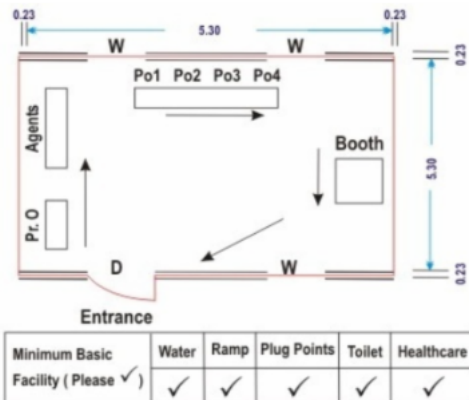

Nazri Naksha

Google Map View

Polling Station Building Front View

Polling Station Front View

Cad View

Key MAP View