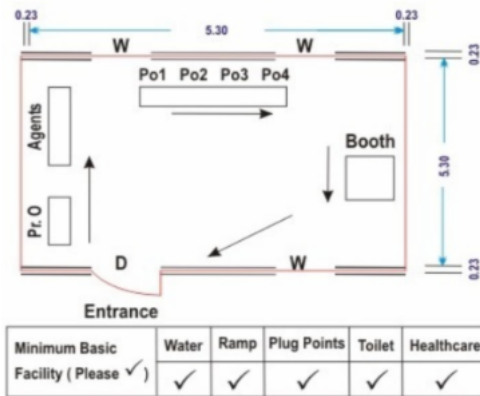

Nazri Naksha

Google Map View

Polling Station Building Front View

Polling Station Front View

Cad View

Key MAP View