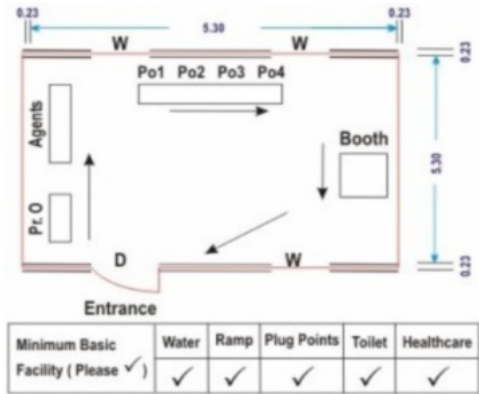

Nazri Naksha

Google Map View

Polling Station Building Front View

Polling Station Front View

Cad View

Key MAP View