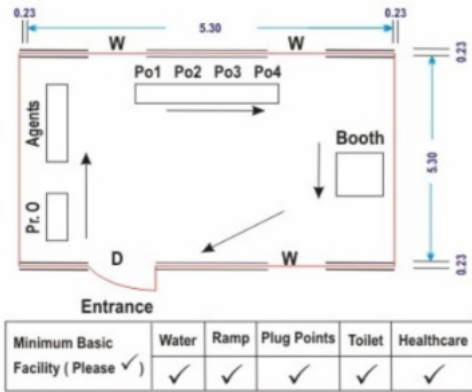

Nazri Naksha

Google Map View

Polling Station Building Front View

Polling Station Front View

Cad View

Key MAP View