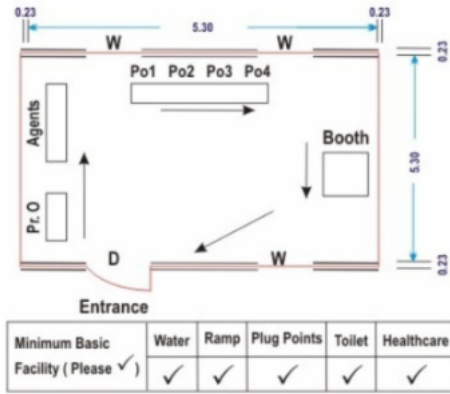

Nazri Naksha

Google Map View

Polling Station Building Front View

Polling Station Front View

Cad View

Key MAP View

- (a) Landmarks
- (b) Road Names
- (c) Traffic Flow