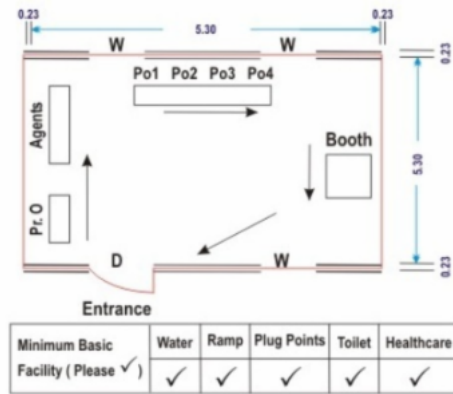

Nazri Naksha

Google Map View

Polling Station Building Front View

Polling Station Front View

Cad View

Key MAP View

- (a) Landmarks
- (b) Road Names
- (c) Traffic Flow