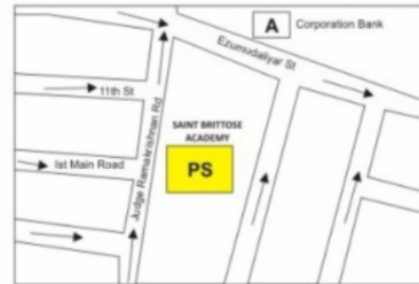

Cad View

Key MAP View

Minimum Basic Facility (Please ✓)	Water ✓	Ramp ✓	Plug Points ✓	Toilet ✓	Healthcare ✓

- (a) Landmarks
- (b) Road Names
- (c) Traffic Flow