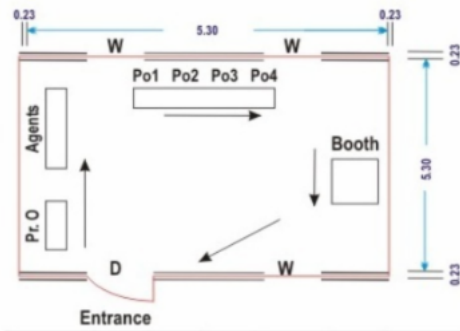

வாக்காளர் பதிவு அலுவலரின்
கையொப்பம்

Nazri Naksha

Google Map View

Polling Station Building Front View

Polling Station Front View

Cad View

Key MAP View

| Minimum Basic Facility (Please ✓) | Water | Ramp | Plug Points | Toilet | Healthcare |
|-----------------------------------|-------|------|-------------|--------|------------|
| | ✓ | ✓ | ✓ | ✓ | ✓ |