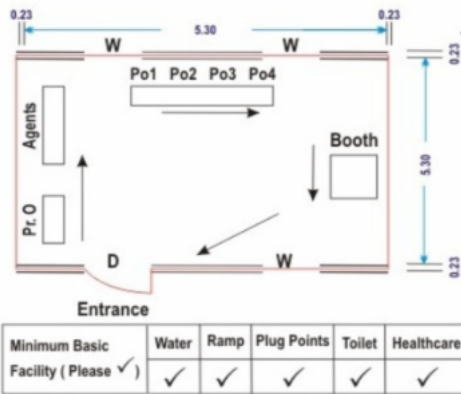

Nazri Naksha

Google Map View

Polling Station Building Front View

Polling Station Front View

Cad View

Key MAP View

- (a) Landmarks
- (b) Road Names
- (c) Traffic Flow