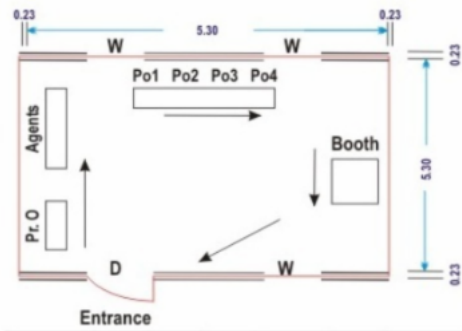

வாக்காளர் பதிவு அலுவலரின்
கையொப்பம்

Nazri Naksha

Google Map View

Polling Station Building Front View

Polling Station Front View

Cad View

Key MAP View

| Minimum Basic Facility (Please ✓) | Water | Ramp | Plug Points | Toilet | Healthcare |
|-----------------------------------|-------|------|-------------|--------|------------|
| | ✓ | ✓ | ✓ | ✓ | ✓ |