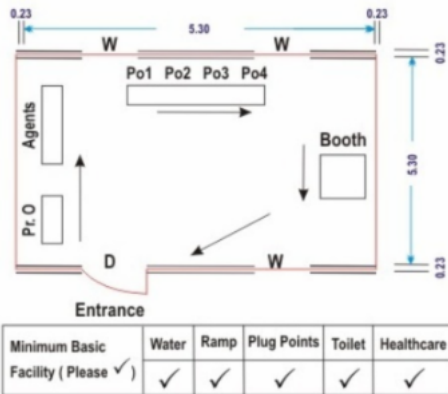

Cad View

Key MAP View

- (a) Landmarks
- (b) Road Names
- (c) Traffic Flow