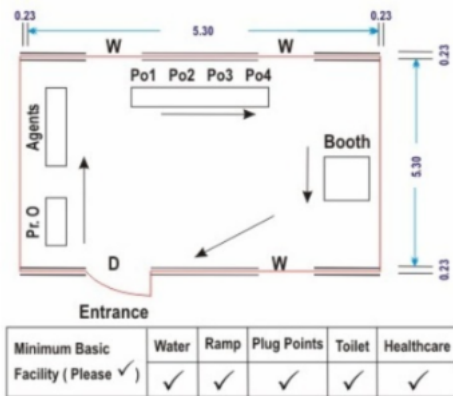

Nazri Naksha

Google Map View

Polling Station Building Front View

Polling Station Front View

Cad View

Key MAP View

- (a) Landmarks
- (b) Road Names
- (c) Traffic Flow