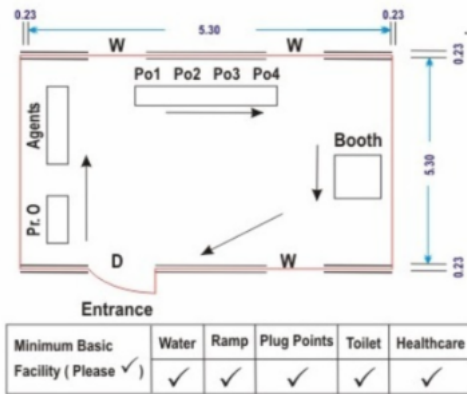

Nazri Naksha

Google Map View

Polling Station Building Front View

Polling Station Front View

Cad View

Key MAP View