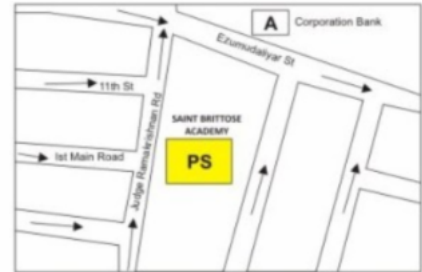

- (a) Landmarks
- (b) Road Names
- (c) Traffic Flow