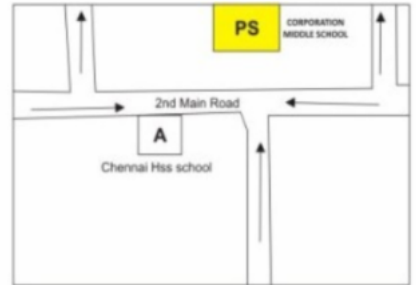

Key MAP View

- (a) Landmarks
- (b) Road Names
- (c) Traffic Flow