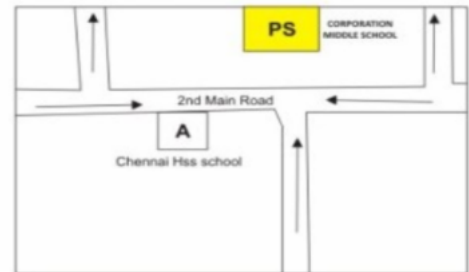

Key MAP View

- (a) Landmarks
- (b) Road Names
- (c) Traffic Flow