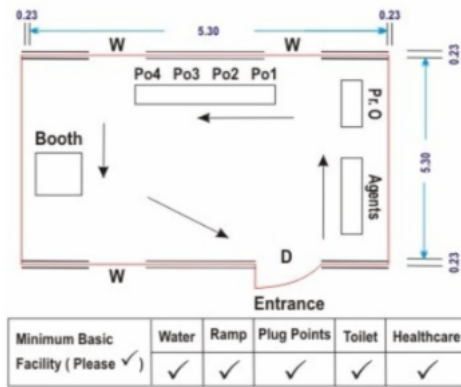

Nazri Naksha

Google Map View

Polling Station Building Front View

Polling Station Front View

Cad View

Key MAP View

- (a) Landmarks
- (b) Road Names
- (c) Traffic Flow