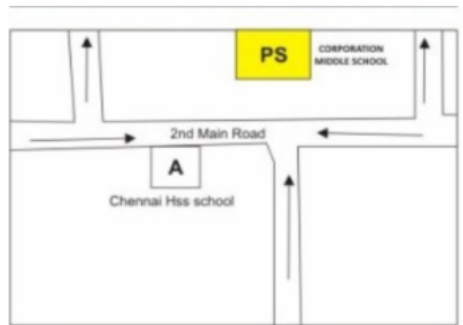

Key MAP View

- (a) Landmarks
- (b) Road Names
- (c) Traffic Flow