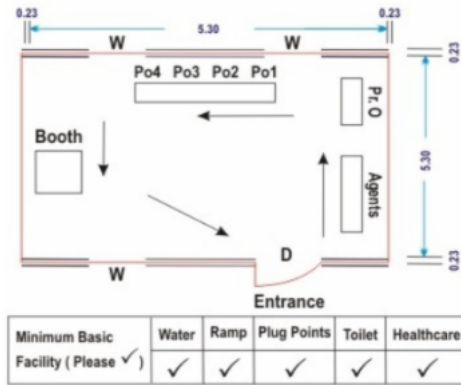

Nazri Naksha

Google Map View

Polling Station Building Front View

Polling Station Front View

Cad View

Key MAP View