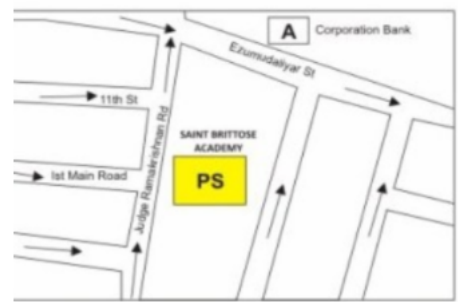

Cad View

Key MAP View

Minimum Basic Facility (Please ✓)	Water ✓	Ramp ✓	Plug Points ✓	Toilet ✓	Healthcare ✓

- a) Landmarks
- b) Road Names
- c) Traffic Flow