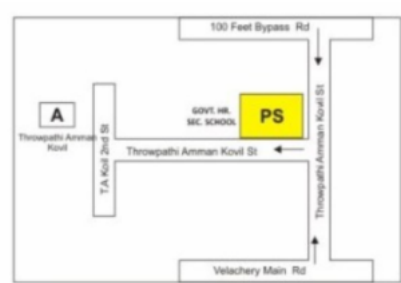

Key MAP View

- (a) Landmarks
- (b) Road Names
- (c) Traffic Flow