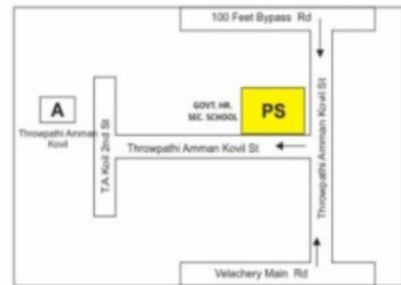

Key MAP View

- (a) Landmarks
- (b) Road Names
- (c) Traffic Flow