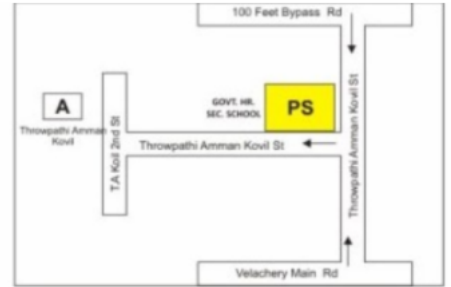

Key MAP View

- (a) Landmarks
- (b) Road Names
- (c) Traffic Flow