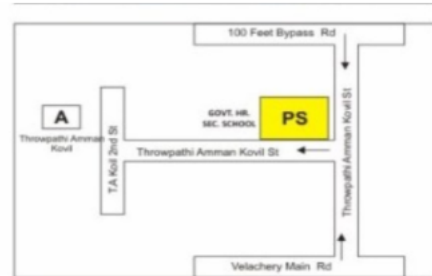

Key MAP View

- (a) Landmarks
- (b) Road Names
- (c) Traffic Flow