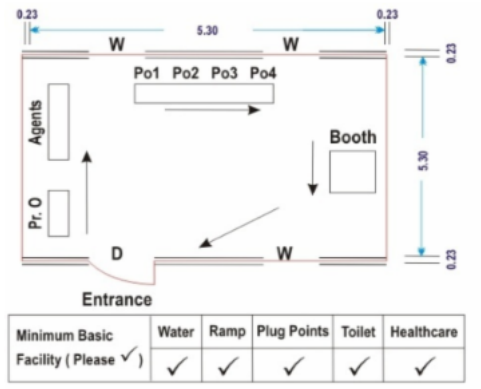

Cad View

Key MAP View

- (a) Landmarks
- (b) Road Names
- (c) Traffic Flow