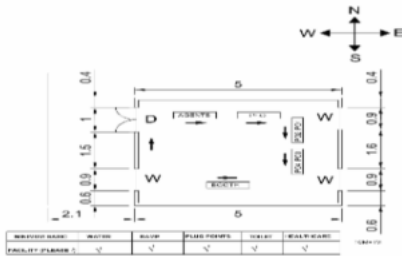

Nazri Naksha

Google Map View

Polling Station Building Front View

Polling Station Front View

Cad View

Key MAP View