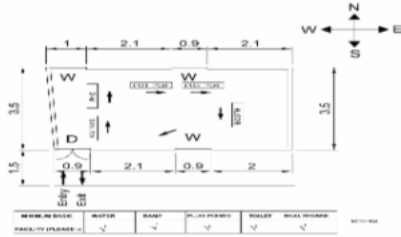

Nazri Naksha

Google Map View

Polling Station Building Front View

Polling Station Front View

Cad View

Key MAP View