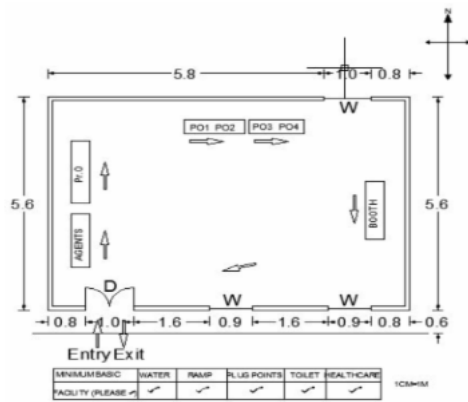

Nazri Naksha

Google Map View

Polling Station Building Front View

Polling Station Front View

Cad View

Key MAP View