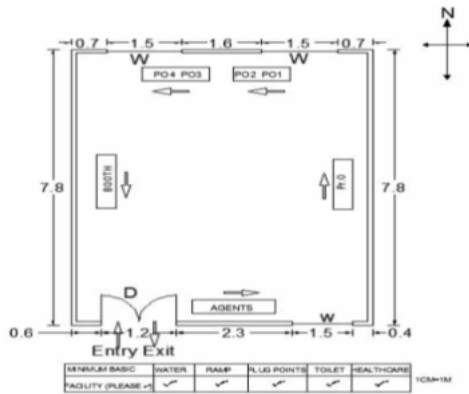

Nazri Naksha

Google Map View

Polling Station Building Front View

Polling Station Front View

Cad View

Key MAP View