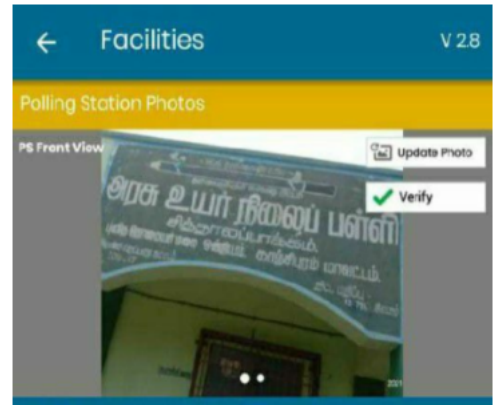

Polling Station Front View