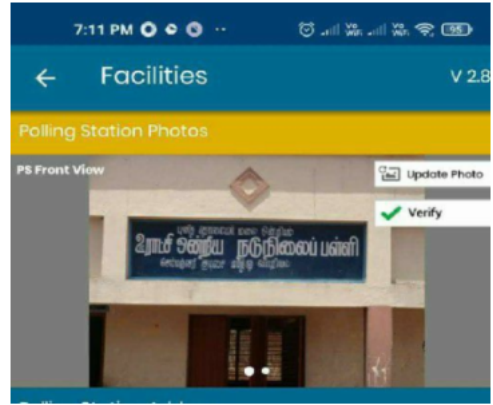

Polling Station Front View