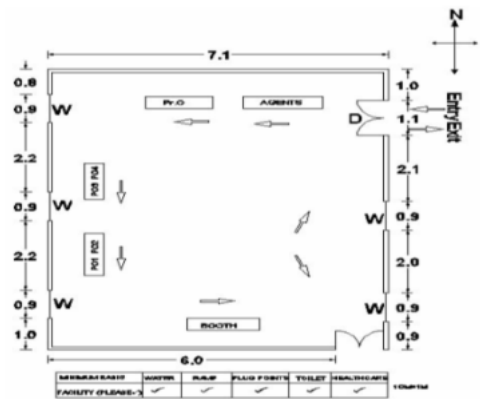

Nazri Naksha

Google Map View

Polling Station Building Front View

Polling Station Front View

Cad View

Key MAP View