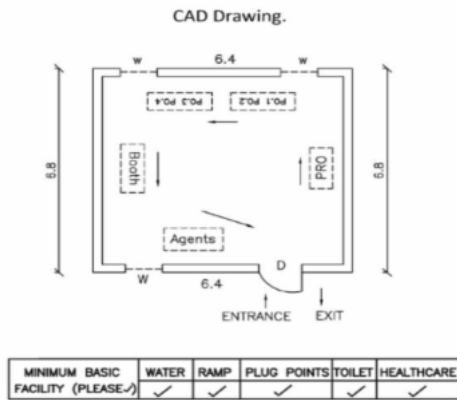

Nazri Naksha

Google Map View

Polling Station Building Front View

Polling Station Front View

Cad View

Key MAP View