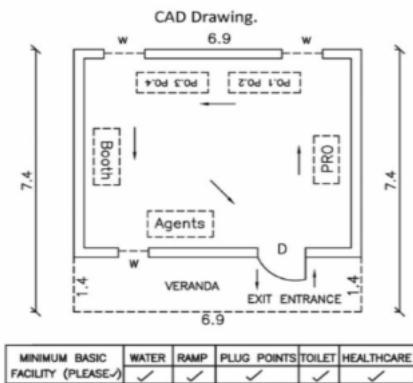

Nazri Naksha

Google Map View

Polling Station Building Front View

Polling Station Front View

Cad View

Key MAP View